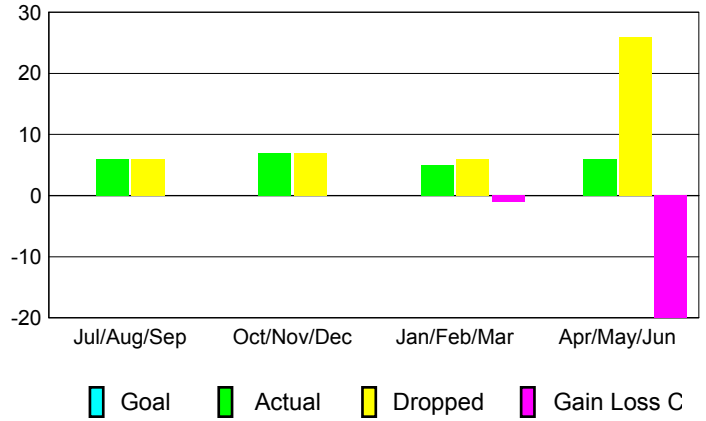

Membership Results 2012-2013
Goal, New, Dropped, Gain/Loss